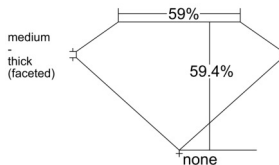

GIA®

FACSIMILE

GIA REPORT

7548376031

Verify this report at GIA.edu

GIA NATURAL DIAMOND DOSSIER®

January 06, 2026
GIA Report Number 7548376031
Shape and Cutting Style ..... Heart Brilliant
Measurements ..... 5.50 x 6.44 x 3.83 mm

GRADING RESULTS

Carat Weight ..... 0.79 carat
Color Grade I
Clarity Grade VS1

ADDITIONAL GRADING INFORMATION

Polish ..... Excellent
Symmetry ..... Very Good
Fluorescence ..... Faint
Clarity Characteristics..... Crystal, Cloud, Needle, Pinpoint
Inscription(s): GIA 7548376031

PROPORTIONS

Profile not to actual proportions

GRADING SCALES

GIA COLOR SCALE		GIA CLARITY SCALE			
COLORLESS	D	VERY VERY SLIGHTLY INCLUDED	FLAWLESS		
	E		INTERNALLY FLAWLESS		
	F	VERY SLIGHTLY INCLUDED	VVS₁		
	G		VVS₂		
	H		VS₁		
	NEAR COLORLESS	I	SLIGHTLY INCLUDED	VS₂	
		J		SI₁	
		FAINT	K	INCLUDED	SI₂
			L		I₁
			M		I₂
VERT LIGHT	N	LIGHT	I₃		
	O				
	P				
	Q				
	R