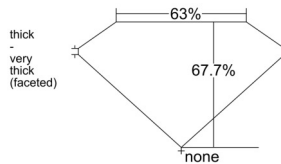

GIA®

FACSIMILE

GIA REPORT

7548371766

Verify this report at GIA.edu

GIA NATURAL DIAMOND DOSSIER®

January 05, 2026
GIA Report Number 7548371766
Shape and Cutting Style ..... Marquise Brilliant
Measurements ..... 6.90 x 3.88 x 2.63 mm

GRADING RESULTS

Carat Weight ..... 0.42 carat
Color Grade ..... G
Clarity Grade VVS2

ADDITIONAL GRADING INFORMATION

Polish ..... Very Good
Symmetry ..... Excellent
Fluorescence ..... Strong Blue
Clarity Characteristics ..... Cloud, Needle, Pinpoint
Inscription(s): GIA 7548371766

PROPORTIONS

Profile not to actual proportions

GRADING SCALES

GIA COLOR SCALE		GIA CLARITY SCALE	
COLORLESS	D	VERY VERY SLIGHTLY INCLUDED	FLAWLESS
	E		INTERNALLY FLAWLESS
	F		VVS₁
	G		VVS₂
	H		VS₁
	I		VS₂
	J		SI₁
	K		SI₂
	L		I₁
	M		I₂
NEAR COLORLESS	N	SLIGHTLY INCLUDED	I₃
	O		
	P		
	Q		
FAINT	R		
	S		
	T		
	U		
VERY LIGHT	V		
	W		
	X		
	Y		
LIGHT	Z