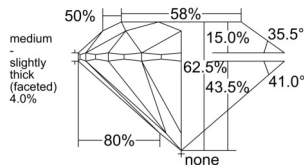

GIA®

FACSIMILE

GIA REPORT

7548368488

Verify this report at GIA.edu

GIA NATURAL DIAMOND DOSSIER®

January 05, 2026
GIA Report Number **7548368488**
Shape and Cutting Style ..... **Round Brilliant**
Measurements ..... **5.06 - 5.08 x 3.17 mm**

GRADING RESULTS

Carat Weight ..... **0.50 carat**
Color Grade ..... **H**
Clarity Grade **VVS2**
Cut Grade ..... **Excellent**

ADDITIONAL GRADING INFORMATION

Polish ..... **Excellent**
Symmetry ..... **Excellent**
Fluorescence ..... **None**
Clarity Characteristics..... **Cloud, Pinpoint, Internal Graining**
Inscription(s): **GIA 7548368488**

PROPORTIONS

Profile to actual proportions

GRADING SCALES

GIA COLOR SCALE

COLORLESS	D
	E
	F
	G
	H
	I
	J
NEAR COLORLESS	K
	L
FAIN	M
	N
	O
	P
VERY LIGHT	Q
	R
	S
	T
	U
	V
	W
	X
	Y
LIGHT	Z

GIA CLARITY SCALE

FLAWLESS	INTERNAL FLAWLESS	
		FLAWLESS
VERY VERY SLIGHTLY INCLUDED	VVS₁	
	VVS₂	
VERY SLIGHTLY INCLUDED	VS₁	
	VS₂	
SLIGHTLY INCLUDED	SI₁	
	SI₂	
INCLUDED	I₁	
	I₂	
	I₃	

GIA CUT SCALE

EXCELLENT
VERY GOOD
GOOD
FAIR
POOR