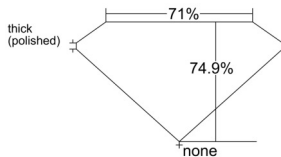

GIA®

FACSIMILE

GIA REPORT 7548368336

Verify this report at GIA.edu

GIA NATURAL DIAMOND DOSSIER®

January 05, 2026
GIA Report Number 7548368336
Shape and Cutting Style ..... Square Modified Brilliant
Measurements ..... 4.33 x 4.26 x 3.19 mm

GRADING RESULTS

Carat Weight ..... 0.50 carat
Color Grade ..... G
Clarity Grade VVS1

ADDITIONAL GRADING INFORMATION

Polish ..... Excellent
Symmetry ..... Very Good
Fluorescence ..... None
Clarity Characteristics ..... Feather
Inscription(s): GIA 7548368336

PROPORTIONS

Profile not to actual proportions

GRADING SCALES

GIA COLOR SCALE		GIA CLARITY SCALE			
COLORLESS	D	VERY VERY SLIGHTLY INCLUDED	FLAWLESS		
	E		INTERNALLY FLAWLESS		
	F	VERY SLIGHTLY INCLUDED	VVS₁		
	G		VVS₂		
	H		VS₁		
	NEAR COLORLESS	I	SLIGHTLY INCLUDED	VS₂	
		J		SI₁	
		FAINT	K	INCLUDED	SI₂
			L		I₁
			M		I₂
VERT LIGHT	N	LIGHT	I₃		
	O				
	P				
	Q				
	R				
	S				
	T