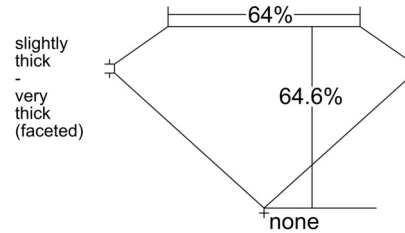

GIA NATURAL DIAMOND GRADING REPORT

January 02, 2026
 GIA Report Number 7548360745
 Shape and Cutting Style Pear Brilliant
 Measurements 8.45 x 5.44 x 3.51 mm

GRADING RESULTS

Carat Weight 1.00 carat
 Color Grade E
 Clarity Grade VVS1

Profile not to actual proportions

CLARITY CHARACTERISTICS

KEY TO SYMBOLS*

~ Feather

GRADING SCALES

GIA COLOR SCALE		GIA CLARITY SCALE	
COLOURLESS	D	VERY VERY SLIGHTLY INCLUDED	FLAWLESS
	E		INTERNALLY FLAWLESS
	F		VVS ₁
NEAR COLOURLESS	G	VERY SLIGHTLY INCLUDED	VVS ₂
	H		VS ₁
	I		VS ₂
FANT	J	SLIGHTLY INCLUDED	SI ₁
	K		SI ₂
	L		I ₁
VERY LIGHT	M	INCLUDED	I ₂
	N		I ₃
	O		
LIGHT	P		
	Q		
	R		
	S		
	T		
	U		
	V		
W			
X			
Y			
Z			

* Red symbols denote internal characteristics (inclusions). Green or black symbols denote external characteristics (blemishes). Diagram is an approximate representation of the diamond, and symbols shown indicate type, position, and approximate size of clarity characteristics. All clarity characteristics may not be shown. Details of finish are not shown.