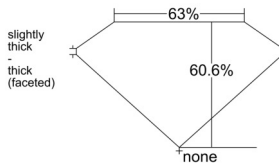

GIA®

FACSIMILE

GIA REPORT 7548356520

Verify this report at GIA.edu

GIA NATURAL DIAMOND DOSSIER®

December 31, 2025
GIA Report Number 7548356520
Shape and Cutting Style ..... Pear Brilliant
Measurements ..... 7.84 x 4.70 x 2.85 mm

GRADING RESULTS

Carat Weight ..... 0.61 carat
Color Grade ..... F
Clarity Grade VS1

ADDITIONAL GRADING INFORMATION

Polish ..... Very Good
Symmetry ..... Very Good
Fluorescence ..... Faint
Clarity Characteristics ..... Crystal, Pinpoint
Inscription(s): GIA 7548356520

PROPORTIONS

Profile not to actual proportions

GRADING SCALES

GIA COLOR SCALE		GIA CLARITY SCALE			
COLORLESS	D	VERY VERY SLIGHTLY INCLUDED	FLAWLESS		
	E		INTERNALLY FLAWLESS		
	F	VERY SLIGHTLY INCLUDED	VVS₁		
	G		VVS₂		
	H		VS₁		
	NEAR COLORLESS	I	SLIGHTLY INCLUDED	VS₂	
		J		SI₁	
		FAINT	K	INCLUDED	SI₂
			L		I₁
			M		I₂
VERT LIGHT	N		INCLUDED	I₃	
	O				
	P				
	Q				
	R				
LIGHT	S				
	T				
	U				
	V				
	W				
X					
Y					
Z