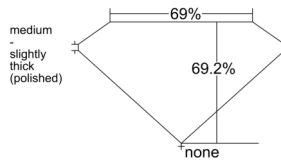

GIA®

FACSIMILE

GIA REPORT 7548356376

Verify this report at GIA.edu

GIA NATURAL DIAMOND DOSSIER®

January 01, 2026
GIA Report Number 7548356376
Shape and Cutting Style ..... Square Modified Brilliant
Measurements ..... 4.35 x 4.31 x 2.98 mm

GRADING RESULTS

Carat Weight ..... 0.46 carat
Color Grade ..... E
Clarity Grade VS2

ADDITIONAL GRADING INFORMATION

Polish ..... Excellent
Symmetry ..... Excellent
Fluorescence ..... None
Clarity Characteristics ..... Cloud, Crystal
Inscription(s): GIA 7548356376

PROPORTIONS

Profile not to actual proportions

GRADING SCALES

GIA COLOR SCALE		GIA CLARITY SCALE	
COLORLESS	D	VERY VERY SLIGHTLY INCLUDED	FLAWLESS
	E		INTERNALLY FLAWLESS
	F		VVS₁
	G		VVS₂
	H		VS₁
	I		VS₂
	J		SI₁
	K		SI₂
	L		I₁
	M		I₂
NEAR COLORLESS	N	SLIGHTLY INCLUDED	I₃
	O		
	P		
	Q		
FAINT	R		
	S		
	T		
	U		
VERT LIGHT	V		
	W		
	X		
	Y		
LIGHT	Z