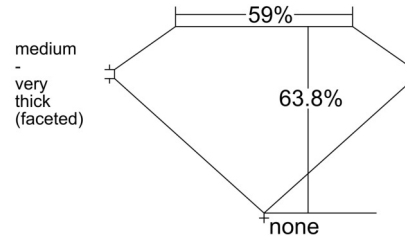

GIA NATURAL DIAMOND GRADING REPORT

January 01, 2026
 GIA Report Number 7548352457
 Shape and Cutting Style Heart Brilliant
 Measurements 5.86 x 6.78 x 4.32 mm

GRADING RESULTS

Carat Weight 1.02 carat
 Color Grade J
 Clarity Grade VVS1

ADDITIONAL GRADING INFORMATION

Polish Excellent
 Symmetry Excellent
 Fluorescence None
 Inscription(s): GIA 7548352457

PROPORTIONS

Profile not to actual proportions

CLARITY CHARACTERISTICS

KEY TO SYMBOLS*

 Feather

* Red symbols denote internal characteristics (inclusions). Green or black symbols denote external characteristics (blemishes). Diagram is an approximate representation of the diamond, and symbols shown indicate type, position, and approximate size of clarity characteristics. All clarity characteristics may not be shown. Details of finish are not shown.