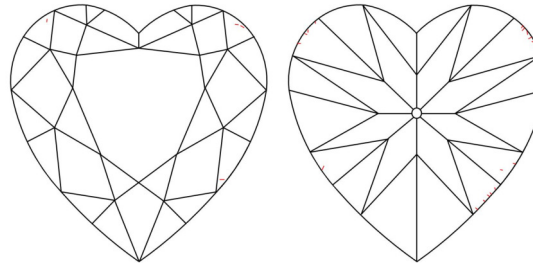

GIA NATURAL DIAMOND GRADING REPORT

January 01, 2026
 GIA Report Number 7548352457
 Shape and Cutting Style Heart Brilliant
 Measurements 5.86 x 6.78 x 4.32 mm

GRADING RESULTS

Carat Weight 1.02 carat
 Color Grade J
 Clarity Grade VVS1

ADDITIONAL GRADING INFORMATION

Polish Excellent
 Symmetry Excellent
 Fluorescence None
 Inscription(s): GIA 7548352457

PROPORTIONS

Profile not to actual proportions

CLARITY CHARACTERISTICS

KEY TO SYMBOLS*

 Feather

* Red symbols denote internal characteristics (inclusions). Green or black symbols denote external characteristics (blemishes). Diagram is an approximate representation of the diamond, and symbols shown indicate type, position, and approximate size of clarity characteristics. All clarity characteristics may not be shown. Details of finish are not shown.