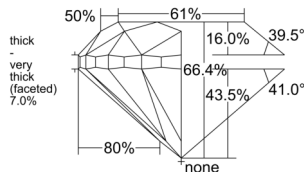

GIA®

FACSIMILE

GIA REPORT

7548342254

Verify this report at GIA.edu

GIA NATURAL DIAMOND DOSSIER®

December 30, 2025
GIA Report Number **7548342254**
Shape and Cutting Style ..... **Round Brilliant**
Measurements ..... **5.36 - 5.43 x 3.58 mm**

GRADING RESULTS

Carat Weight ..... **0.70 carat**
Color Grade ..... **K**
Clarity Grade **VS1**
Cut Grade ..... **Good**

ADDITIONAL GRADING INFORMATION

Polish ..... **Excellent**
Symmetry ..... **Very Good**
Fluorescence ..... **None**
Clarity Characteristics.....**Crystal, Pinpoint, Indented Natural**
Inscription(s): **GIA 7548342254**

PROPORTIONS

Profile to actual proportions

GRADING SCALES

GIA COLOR SCALE

COLORLESS	D
	E
	F
	G
	H
	I
	J
NEAR COLORLESS	K
	L
Faint	M
	N
	O
	P
Very Light	Q
	R
	S
	T
	U
	V
Light	W
	X
	Y
	Z

GIA CLARITY SCALE

FLAWLESS	VERY VERY SLIGHTLY INCLUDED	VVS₁	VVS₂	VS₁	VS₂	SLIGHTLY INCLUDED	SI₁	SI₂	I₁	I₂	I₃	
												INTERNALLY FLAWLESS

GIA CUT SCALE

EXCELLENT
VERY GOOD
GOOD
FAIR
POOR