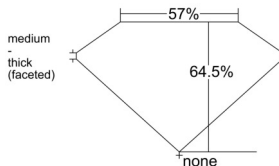

GIA®

FACSIMILE

GIA REPORT

7548332572

Verify this report at GIA.edu

GIA NATURAL DIAMOND DOSSIER®

December 29, 2025
GIA Report Number 7548332572
Shape and Cutting Style ..... Oval Brilliant
Measurements ..... 5.74 x 4.10 x 2.65 mm

GRADING RESULTS

Carat Weight ..... 0.40 carat
Color Grade I
Clarity Grade SI1

ADDITIONAL GRADING INFORMATION

Polish ..... Excellent
Symmetry ..... Very Good
Fluorescence ..... None
Clarity Characteristics..... Crystal, Cloud, Indented Natural
Inscription(s): GIA 7548332572

PROPORTIONS

Profile not to actual proportions

GRADING SCALES

GIA COLOR SCALE		GIA CLARITY SCALE			
COLORLESS	D	VERY VERY SLIGHTLY INCLUDED	FLAWLESS		
	E		INTERNALLY FLAWLESS		
	F	VERY SLIGHTLY INCLUDED	VVS₁		
	G		VVS₂		
	H		VS₁		
	NEAR COLORLESS	I	SLIGHTLY INCLUDED	VS₂	
		J		SI₁	
		FAINT	K	INCLUDED	SI₂
			L		I₁
			M		I₂
VERTICALLY LIGHT	N	LIGHT	I₃		
	O				
	P				
	Q				
	R