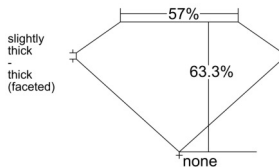

GIA®

FACSIMILE

GIA REPORT 7548330456

Verify this report at GIA.edu

GIA NATURAL DIAMOND DOSSIER®

December 27, 2025
GIA Report Number 7548330456
Shape and Cutting Style ..... Marquise Brilliant
Measurements ..... 8.16 x 4.17 x 2.64 mm

GRADING RESULTS

Carat Weight ..... 0.51 carat
Color Grade ..... H
Clarity Grade VVS2

ADDITIONAL GRADING INFORMATION

Polish ..... Excellent
Symmetry ..... Excellent
Fluorescence ..... Faint
Clarity Characteristics ..... Cloud
Inscription(s): GIA 7548330456

PROPORTIONS

Profile not to actual proportions

GRADING SCALES

GIA COLOR SCALE		GIA CLARITY SCALE			
COLORLESS	D	VERY VERY SLIGHTLY INCLUDED	FLAWLESS		
	E		INTERNALLY FLAWLESS		
	F	VERY SLIGHTLY INCLUDED	VVS₁		
	G		VVS₂		
	H		VS₁		
	NEAR COLORLESS	I	SLIGHTLY INCLUDED	VS₂	
		J		SI₁	
		FAINT	K	INCLUDED	SI₂
			L		I₁
			M		I₂
VERT LIGHT	N	LIGHT	I₃		
	O				
	P				
	Q				
	R