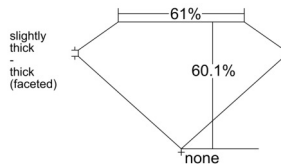

GIA®

FACSIMILE

GIA REPORT 7548329970

Verify this report at GIA.edu

GIA NATURAL DIAMOND DOSSIER®

December 27, 2025
GIA Report Number 7548329970
Shape and Cutting Style ..... Heart Brilliant
Measurements ..... 4.99 x 5.65 x 3.40 mm

GRADING RESULTS

Carat Weight ..... 0.56 carat
Color Grade ..... E
Clarity Grade VVS2

ADDITIONAL GRADING INFORMATION

Polish ..... Excellent
Symmetry ..... Excellent
Fluorescence ..... None
Clarity Characteristics ..... Pinpoint
Inscription(s): GIA 7548329970

PROPORTIONS

Profile not to actual proportions

GRADING SCALES

GIA COLOR SCALE		GIA CLARITY SCALE			
COLORLESS	D	VERY VERY SLIGHTLY INCLUDED	FLAWLESS		
	E		INTERNALLY FLAWLESS		
	F	VERY SLIGHTLY INCLUDED	VVS₁		
	G		VVS₂		
	H		VS₁		
	NEAR COLORLESS	I	SLIGHTLY INCLUDED	VS₂	
		J		SI₁	
		FAINT	K	INCLUDED	SI₂
			L		I₁
			M		I₂
VERT LIGHT	N	LIGHT	I₃		
	O				
	P				
	Q				
	R