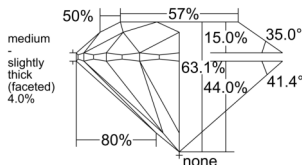

GIA®

FACSIMILE

GIA REPORT

7548304928

Verify this report at GIA.edu

GIA NATURAL DIAMOND DOSSIER®

December 25, 2025
GIA Report Number 7548304928
Shape and Cutting Style ..... Round Brilliant
Measurements ..... 5.19 - 5.24 x 3.29 mm

GRADING RESULTS

Carat Weight ..... 0.55 carat
Color Grade ..... J
Clarity Grade VS1
Cut Grade ..... Excellent

ADDITIONAL GRADING INFORMATION

Polish ..... Excellent
Symmetry ..... Excellent
Fluorescence ..... None
Clarity Characteristics ..... Crystal
Inscription(s): GIA 7548304928

PROPORTIONS

Profile to actual proportions