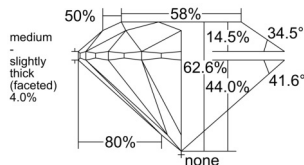

GIA®

FACSIMILE

GIA REPORT

7548299801

Verify this report at GIA.edu

GIA NATURAL DIAMOND DOSSIER®

December 24, 2025
GIA Report Number 7548299801
Shape and Cutting Style ..... Round Brilliant
Measurements ..... 5.25 - 5.28 x 3.30 mm

GRADING RESULTS

Carat Weight ..... 0.56 carat
Color Grade ..... H
Clarity Grade VVS1
Cut Grade ..... Excellent

ADDITIONAL GRADING INFORMATION

Polish ..... Excellent
Symmetry ..... Excellent
Fluorescence ..... None
Clarity Characteristics..... Pinpoint, Cloud, Internal Graining, Feather

Inscription(s): GIA 7548299801

PROPORTIONS

Profile to actual proportions

GRADING SCALES

GIA COLOR SCALE

COLORESS	D
	E
	F
	G
	H
	I
	J
NEAR COLORESS	K
	L
FAINT	M
	N
	O
	P
VERY FAINT	Q
	R
	S
	T
	U
	V
	W
	X
	Y
LIGHT	Z

GIA CLARITY SCALE

VERY VERY SLIGHTLY INCLUDED	FLAWLESS
	INTERNALLY FLAWLESS
VERY SLIGHTLY INCLUDED	VVS₁
	VVS₂
SLIGHTLY INCLUDED	VS₁
	VS₂
INCLUDED	SI₁
	SI₂
	I₁
	I₂
	I₃

GIA CUT SCALE

EXCELLENT
VERY GOOD
GOOD
FAIR
POOR