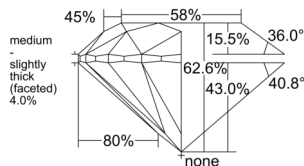

GIA®

FACSIMILE

GIA REPORT

7548299743

Verify this report at GIA.edu

GIA NATURAL DIAMOND DOSSIER®

December 24, 2025
GIA Report Number 7548299743
Shape and Cutting Style ..... Round Brilliant
Measurements ..... 4.24 - 4.27 x 2.66 mm

GRADING RESULTS

Carat Weight ..... 0.30 carat
Color Grade ..... F
Clarity Grade ..... Internally Flawless
Cut Grade ..... Excellent

ADDITIONAL GRADING INFORMATION

Polish ..... Excellent
Symmetry ..... Excellent
Fluorescence ..... None
Clarity Characteristics ..... Minor Details of Polish
Inscription(s): GIA 7548299743

PROPORTIONS

Profile to actual proportions

GRADING SCALES

GIA COLOR SCALE

COLOREDNESS	D
	E
	F
	G
	H
	I
	J
NEAR COLORLESS	K
	L
Faint	M
	N
	O
	P
Very Light	Q
	R
	S
	T
	U
	V
Light	W
	X
	Y
	Z

GIA CLARITY SCALE

FLAWLESS	INTERNAL FLAWLESS	
		FLAWLESS
VERY VERY SLIGHTLY INCLUDED	VVS₁	
	VVS₂	
VERY SLIGHTLY INCLUDED	VS₁	
	VS₂	
SLIGHTLY INCLUDED	SI₁	
	SI₂	
INCLUDED	I₁	
	I₂	
	I₃	

GIA CUT SCALE

EXCELLENT
VERY GOOD
GOOD
FAIR
POOR