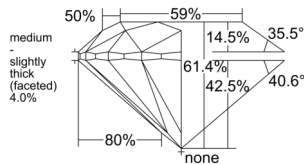

GIA®

FACSIMILE

GIA REPORT

7548299336

Verify this report at GIA.edu

GIA NATURAL DIAMOND DOSSIER®

December 24, 2025
GIA Report Number 7548299336
Shape and Cutting Style ..... Round Brilliant
Measurements ..... 4.46 - 4.49 x 2.75 mm

GRADING RESULTS

Carat Weight ..... 0.34 carat
Color Grade ..... E
Clarity Grade SI2
Cut Grade ..... Excellent

ADDITIONAL GRADING INFORMATION

Polish ..... Excellent
Symmetry ..... Excellent
Fluorescence ..... None
Clarity Characteristics ..... Cloud
Inscription(s): GIA 7548299336

PROPORTIONS

Profile to actual proportions

GRADING SCALES

GIA COLOR SCALE

COLORLESS	D
	E
	F
	G
	H
	I
	J
NEAR COLORLESS	K
	L
Faint	M
	N
	O
	P
	R
	S
	T
	U
	V
	W
	X
	Y
Light	Z

GIA CLARITY SCALE

GIA CUT SCALE

EXCELLENT
VERY GOOD
GOOD
FAIR
POOR