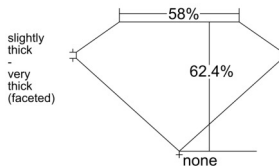

GIA®

FACSIMILE

GIA REPORT 7548276565

Verify this report at GIA.edu

GIA NATURAL DIAMOND DOSSIER®

December 22, 2025
GIA Report Number 7548276565
Shape and Cutting Style ..... Heart Brilliant
Measurements ..... 4.70 x 5.56 x 3.47 mm

GRADING RESULTS

Carat Weight ..... 0.56 carat
Color Grade I
Clarity Grade VS1

ADDITIONAL GRADING INFORMATION

Polish ..... Excellent
Symmetry ..... Very Good
Fluorescence ..... Faint
Clarity Characteristics..... Crystal, Cloud, Needle, Pinpoint
Inspection(s): GIA 7548276565

PROPORTIONS

Profile not to actual proportions

GRADING SCALES

GIA COLOR SCALE		GIA CLARITY SCALE			
COLORLESS	D	VERY VERY SLIGHTLY INCLUDED	FLAWLESS		
	E		INTERNALLY FLAWLESS		
	F		VVS₁		
	NEAR COLORLESS	G	VVS₂		
		H	VERY SLIGHTLY INCLUDED	VS₁	
		I		VS₂	
		FAINT	J	SLIGHTLY INCLUDED	SI₁
			K		SI₂
	LIGHT		L	INCLUDED	I₁
			M		I₂
N			I₃		
O					
P					
Q					
R