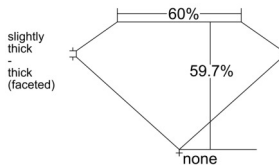

GIA®

FACSIMILE

GIA REPORT 7548272285

Verify this report at GIA.edu

GIA NATURAL DIAMOND DOSSIER®

December 19, 2025
GIA Report Number 7548272285
Shape and Cutting Style ..... Heart Brilliant
Measurements ..... 5.25 x 6.23 x 3.72 mm

GRADING RESULTS

Carat Weight ..... 0.70 carat
Color Grade ..... D
Clarity Grade VS2

ADDITIONAL GRADING INFORMATION

Polish ..... Excellent
Symmetry ..... Very Good
Fluorescence ..... None
Clarity Characteristics ..... Cloud, Crystal
Inscription(s): GIA 7548272285

PROPORTIONS

Profile not to actual proportions

GRADING SCALES

GIA COLOR SCALE		GIA CLARITY SCALE			
COLORLESS	D	VERY VERY SLIGHTLY INCLUDED	FLAWLESS		
	E		INTERNALLY FLAWLESS		
	F	VERY SLIGHTLY INCLUDED	VVS₁		
	G		VVS₂		
	H		VS₁		
	NEAR COLORLESS	I	SLIGHTLY INCLUDED	VS₂	
		J		SI₁	
		FAINT	K	INCLUDED	SI₂
			L		I₁
			M		I₂
VERT LIGHT	N	LIGHT	I₃		
	O				
	P				
	Q				
	R