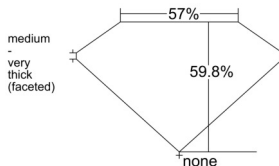

GIA®

FACSIMILE

GIA REPORT 7548270907

Verify this report at GIA.edu

GIA NATURAL DIAMOND DOSSIER®

December 19, 2025
GIA Report Number 7548270907
Shape and Cutting Style ..... Heart Brilliant
Measurements ..... 5.42 x 6.03 x 3.61 mm

GRADING RESULTS

Carat Weight ..... 0.70 carat
Color Grade ..... H
Clarity Grade VS1

ADDITIONAL GRADING INFORMATION

Polish ..... Excellent
Symmetry ..... Very Good
Fluorescence ..... Faint
Clarity Characteristics ..... Crystal
Inscription(s): GIA 7548270907

PROPORTIONS

Profile not to actual proportions

GRADING SCALES

GIA COLOR SCALE		GIA CLARITY SCALE			
COLORLESS	D	VERY VERY SLIGHTLY INCLUDED	FLAWLESS		
	E		INTERNALLY FLAWLESS		
	F	VERY SLIGHTLY INCLUDED	VVS₁		
	G		VVS₂		
	H		VS₁		
	NEAR COLORLESS	I	SLIGHTLY INCLUDED	VS₂	
		J		SI₁	
		FAINT	K	INCLUDED	SI₂
			L		I₁
			M		I₂
VERT LIGHT	N	LIGHT	I₃		
	O				
	P				
	Q				
	R