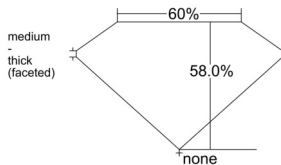

GIA®

FACSIMILE

GIA REPORT 7548255890

Verify this report at GIA.edu

GIA NATURAL DIAMOND DOSSIER®

December 17, 2025
GIA Report Number 7548255890
Shape and Cutting Style ..... Heart Brilliant
Measurements ..... 5.03 x 5.60 x 3.24 mm

GRADING RESULTS

Carat Weight ..... 0.50 carat
Color Grade ..... G
Clarity Grade VS2

ADDITIONAL GRADING INFORMATION

Polish ..... Excellent
Symmetry ..... Very Good
Fluorescence ..... None
Clarity Characteristics ..... Cloud, Feather, Crystal
Inscription(s): GIA 7548255890

PROPORTIONS

Profile not to actual proportions

GRADING SCALES

GIA COLOR SCALE		GIA CLARITY SCALE			
COLORLESS	D	VERY VERY SLIGHTLY INCLUDED	FLAWLESS		
	E		INTERNALLY FLAWLESS		
	F		VVS₁		
	G		VVS₂		
	NEAR COLORLESS		H	VERY SLIGHTLY INCLUDED	VS₁
			I		VS₂
			J		SI₁
	FAINT		K	SLIGHTLY INCLUDED	SI₂
			L		I₁
			M		I₂
N		I₃			
VERT LIGHT		O	INCLUDED		
		P			
		Q			
	R				
	S				
	T				
LIGHT	U				
	V				
	W				
	X				
Y					
Z