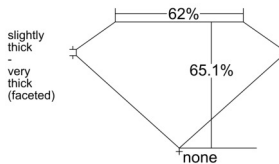

GIA®

FACSIMILE

GIA REPORT 7548246930

Verify this report at GIA.edu

GIA NATURAL DIAMOND DOSSIER®

December 17, 2025
GIA Report Number 7548246930
Shape and Cutting Style ..... Oval Brilliant
Measurements ..... 6.78 x 4.92 x 3.20 mm

GRADING RESULTS

Carat Weight ..... 0.70 carat
Color Grade ..... G
Clarity Grade VS2

ADDITIONAL GRADING INFORMATION

Polish ..... Very Good
Symmetry ..... Very Good
Fluorescence ..... None
Clarity Characteristics ..... Cloud, Crystal
Inspection(s): GIA 7548246930

PROPORTIONS

Profile not to actual proportions

GRADING SCALES

GIA COLOR SCALE		GIA CLARITY SCALE			
COLORLESS	D	VERY VERY SLIGHTLY INCLUDED	FLAWLESS		
	E		INTERNALLY FLAWLESS		
	F	VERY SLIGHTLY INCLUDED	VVS₁		
	G		VVS₂		
	H		VS₁		
	NEAR COLORLESS	I	SLIGHTLY INCLUDED	VS₂	
		J		SI₁	
		FAINT	K	INCLUDED	SI₂
			L		I₁
			M		I₂
VERT LIGHT	N		INCLUDED	I₃	
	O				
	P				
	Q				
	LIGHT		R		
		S			
		T			
U					
V					
W					
X					
Y					
Z