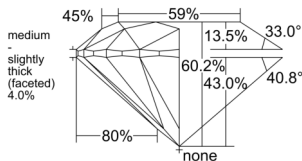

GIA®

FACSIMILE

GIA REPORT

7548244823

Verify this report at GIA.edu

GIA NATURAL DIAMOND DOSSIER®

December 16, 2025
GIA Report Number 7548244823
Shape and Cutting Style ..... Round Brilliant
Measurements ..... 4.80 - 4.82 x 2.90 mm

GRADING RESULTS

Carat Weight ..... 0.41 carat
Color Grade I
Clarity Grade VS2
Cut Grade ..... Excellent

ADDITIONAL GRADING INFORMATION

Polish ..... Excellent
Symmetry ..... Excellent
Fluorescence ..... None
Clarity Characteristics ..... Feather, Crystal
Inscription(s): GIA 7548244823

PROPORTIONS

Profile to actual proportions