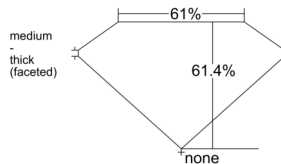

GIA®

FACSIMILE

GIA REPORT

7548241384

Verify this report at GIA.edu

GIA NATURAL DIAMOND DOSSIER®

December 16, 2025
GIA Report Number 7548241384
Shape and Cutting Style ..... Pear Brilliant
Measurements ..... 7.70 x 4.80 x 2.95 mm

GRADING RESULTS

Carat Weight ..... 0.65 carat
Color Grade ..... E
Clarity Grade SI1

ADDITIONAL GRADING INFORMATION

Polish ..... Excellent
Symmetry ..... Very Good
Fluorescence ..... None
Clarity Characteristics ..... Crystal, Cloud
Inscription(s): GIA 7548241384

PROPORTIONS

Profile not to actual proportions

GRADING SCALES

GIA COLOR SCALE		GIA CLARITY SCALE			
COLORLESS	D	VERY VERY SLIGHTLY INCLUDED	FLAWLESS		
	E		INTERNALLY FLAWLESS		
	F	VERY SLIGHTLY INCLUDED	VVS₁		
	G		VVS₂		
	H		VS₁		
	NEAR COLORLESS	I	SLIGHTLY INCLUDED	VS₂	
		J		SI₁	
		FAINT	K	INCLUDED	SI₂
			L		I₁
			M		I₂
VERT LIGHT	N	NOT GRADED	I₃		
	O				
	P				
	Q				
	R				
	S				
	T				
LIGHT	U				
	V				
	W				
	X				
Y					
Z