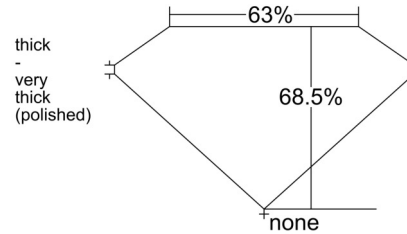

GIA NATURAL DIAMOND GRADING REPORT

December 16, 2025
 GIA Report Number 7548235443
 Shape and Cutting Style Emerald Cut
 Measurements 6.76 x 4.69 x 3.21 mm

GRADING RESULTS

Carat Weight 1.03 carat
 Color Grade K
 Clarity Grade VS1

Profile not to actual proportions

CLARITY CHARACTERISTICS

KEY TO SYMBOLS*

- Cloud
- Feather
- Pinpoint

* Red symbols denote internal characteristics (inclusions). Green or black symbols denote external characteristics (blemishes). Diagram is an approximate representation of the diamond, and symbols shown indicate type, position, and approximate size of clarity characteristics. All clarity characteristics may not be shown. Details of finish are not shown.