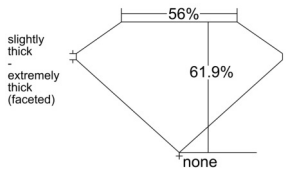

GIA®

FACSIMILE

GIA REPORT 7548228059

Verify this report at GIA.edu

GIA NATURAL DIAMOND DOSSIER®

December 15, 2025
GIA Report Number 7548228059
Shape and Cutting Style ..... Heart Brilliant
Measurements ..... 4.50 x 5.19 x 3.21 mm

GRADING RESULTS

Carat Weight ..... 0.46 carat
Color Grade ..... G
Clarity Grade VVS1

ADDITIONAL GRADING INFORMATION

Polish ..... Very Good
Symmetry ..... Excellent
Fluorescence ..... Faint
Clarity Characteristics..... Needle, Feather
Inscription(s): GIA 7548228059

PROPORTIONS

Profile not to actual proportions

GRADING SCALES

GIA COLOR SCALE		GIA CLARITY SCALE			
COLORLESS	D	VERY VERY SLIGHTLY INCLUDED	FLAWLESS		
	E		INTERNALLY FLAWLESS		
	F	VERY SLIGHTLY INCLUDED	VVS₁		
	G		VVS₂		
	H		VS₁		
	NEAR COLORLESS	I	SLIGHTLY INCLUDED	VS₂	
		J		SI₁	
		FAINT	K	INCLUDED	SI₂
			L		I₁
			M		I₂
VERT LIGHT	N	LIGHT	I₃		
	O				
	P				
	Q				
	R