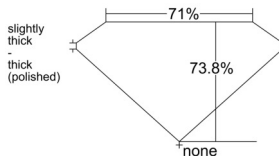

GIA®

FACSIMILE

GIA REPORT

7548224841

Verify this report at GIA.edu

GIA NATURAL DIAMOND DOSSIER®

December 12, 2025
GIA Report Number 7548224841
Shape and Cutting Style ..... Square Modified Brilliant
Measurements ..... 4.34 x 4.32 x 3.19 mm

GRADING RESULTS

Carat Weight ..... 0.51 carat
Color Grade ..... G
Clarity Grade VS1

ADDITIONAL GRADING INFORMATION

Polish ..... Excellent
Symmetry ..... Excellent
Fluorescence ..... None
Clarity Characteristics ..... Cloud
Inscription(s): GIA 7548224841

PROPORTIONS

Profile not to actual proportions

GRADING SCALES

GIA COLOR SCALE		GIA CLARITY SCALE			
COLORLESS	D	VERY VERY SLIGHTLY INCLUDED	FLAWLESS		
	E		INTERNALLY FLAWLESS		
	F	VERY SLIGHTLY INCLUDED	VVS₁		
	G		VVS₂		
	H		VS₁		
	NEAR COLORLESS	I	SLIGHTLY INCLUDED	VS₂	
		J		SI₁	
		FAINT	K	INCLUDED	SI₂
			L		I₁
			M		I₂
VERY LIGHT			N	LIGHT	I₃
			O		
			P		
	Q				
LIGHT	R				
	S				
	T				
	U				
	V				
	Z