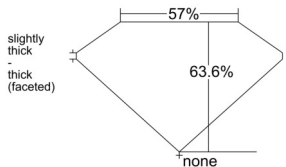

GIA®

FACSIMILE

GIA REPORT 7548222971

Verify this report at GIA.edu

GIA NATURAL DIAMOND DOSSIER®

December 12, 2025
GIA Report Number 7548222971
Shape and Cutting Style ..... Pear Brilliant
Measurements ..... 7.18 x 4.33 x 2.75 mm

GRADING RESULTS

Carat Weight ..... 0.51 carat
Color Grade ..... D
Clarity Grade VS1

ADDITIONAL GRADING INFORMATION

Polish ..... Excellent
Symmetry ..... Very Good
Fluorescence ..... None
Clarity Characteristics ..... Crystal, Feather, Pinpoint
Inscription(s): GIA 7548222971

PROPORTIONS

Profile not to actual proportions

GRADING SCALES

GIA COLOR SCALE		GIA CLARITY SCALE		
NEAR COLORLESS	D	VERY VERY SLIGHTLY INCLUDED	FLAWLESS	
	E		INTERNALLY FLAWLESS	
	F	VERY SLIGHTLY INCLUDED	VS₁	
	G		VS₂	
	H		VS₁	
	FAINT	I	SLIGHTLY INCLUDED	SI₁
		J		SI₂
		K	INCLUDED	I₁
		L		I₂
		M		I₃
N				
VERT LIGHT	O			
	P			
	Q			
	R			
	S			
	T			
LIGHT	U			
	V			
	W			
	X			
	Y			
	Z