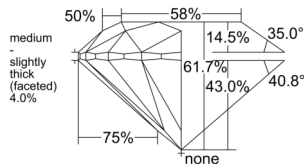

GIA®

FACSIMILE

GIA REPORT

7548217666

Verify this report at GIA.edu

GIA NATURAL DIAMOND DOSSIER®

December 11, 2025
GIA Report Number 7548217666
Shape and Cutting Style ..... Round Brilliant
Measurements ..... 4.43 - 4.45 x 2.74 mm

GRADING RESULTS

Carat Weight ..... 0.33 carat
Color Grade ..... D
Clarity Grade VS2
Cut Grade ..... Excellent

ADDITIONAL GRADING INFORMATION

Polish ..... Excellent
Symmetry ..... Excellent
Fluorescence ..... None
Clarity Characteristics ..... Feather, Cloud
Inscription(s): GIA 7548217666

PROPORTIONS

Profile to actual proportions

GRADING SCALES

GIA COLOR SCALE

COLOREDNESS	D
	E
	F
	G
	H
	I
	J
NEAR COLORLESS	K
	L
Faint	M
	N
	O
	P
Very Light	Q
	R
	S
	T
	U
	V
Light	W
	X
	Y
	Z

GIA CLARITY SCALE

FLAWLESS	INTERNAL FLAWLESS	
		EXCELLENT
VERY VERY SLIGHTLY INCLUDED	VVS₁	VERY GOOD
VERY SLIGHTLY INCLUDED	VVS₂	
SLIGHTLY INCLUDED	VS₁	GOOD
	VS₂	
INCLUDED	SI₁	FAIR
	SI₂	
INCLUDED	I₁	POOR
	I₂	
	I₃