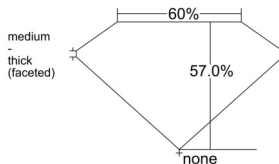

GIA®

FACSIMILE

GIA REPORT 7548215154

Verify this report at GIA.edu

GIA NATURAL DIAMOND DOSSIER®

December 11, 2025
GIA Report Number 7548215154
Shape and Cutting Style ..... Heart Brilliant
Measurements ..... 5.53 x 6.15 x 3.51 mm

GRADING RESULTS

Carat Weight ..... 0.70 carat
Color Grade ..... H
Clarity Grade ..... Internally Flawless

ADDITIONAL GRADING INFORMATION

Polish ..... Excellent
Symmetry ..... Excellent
Fluorescence ..... None
Clarity Characteristics ..... Minor Details of Polish
Inscription(s): GIA 7548215154

PROPORTIONS

Profile not to actual proportions

GRADING SCALES

GIA COLOR SCALE		GIA CLARITY SCALE			
COLORLESS	D	VERY VERY SLIGHTLY INCLUDED	FLAWLESS		
	E		INTERNALLY FLAWLESS		
	F	VERY SLIGHTLY INCLUDED	VVS₁		
	G		VVS₂		
	H		VS₁		
	NEAR COLORLESS	I	SLIGHTLY INCLUDED	VS₂	
		J		SI₁	
		FAINT	K	INCLUDED	SI₂
			L		I₁
			M		I₂
VERT LIGHT	N	LIGHT	I₃		
	O				
	P				
	Q				
	R