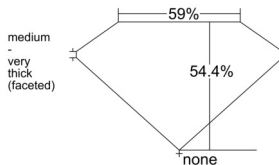

GIA®

FACSIMILE

GIA REPORT 7548214724

Verify this report at GIA.edu

GIA NATURAL DIAMOND DOSSIER®

December 12, 2025
GIA Report Number 7548214724
Shape and Cutting Style ..... Heart Brilliant
Measurements ..... 5.91 x 6.59 x 3.59 mm

GRADING RESULTS

Carat Weight ..... 0.83 carat
Color Grade ..... F
Clarity Grade VS1

ADDITIONAL GRADING INFORMATION

Polish ..... Excellent
Symmetry ..... Excellent
Fluorescence ..... None
Clarity Characteristics ..... Cloud, Crystal, Needle
Inscription(s): GIA 7548214724

PROPORTIONS

Profile not to actual proportions

GRADING SCALES

GIA COLOR SCALE		GIA CLARITY SCALE	
COLORLESS	D	VERY VERY SLIGHTLY INCLUDED	FLAWLESS
	E		INTERNALLY FLAWLESS
	F		VVS₁
	G		VVS₂
	H		VS₁
	I		VS₂
	J		SI₁
	K		SI₂
	L		I₁
	M		I₂
NEAR COLORLESS	N	SLIGHTLY INCLUDED	I₃
	O		
	P		
	Q		
FAINT	R		
	S		
	T		
	U		
VERT LIGHT	V		
	W		
	X		
	Y		
LIGHT	Z