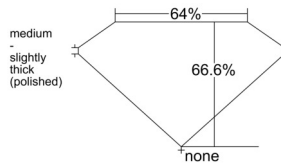

GIA®

FACSIMILE

GIA REPORT

7548214664

Verify this report at GIA.edu

GIA NATURAL DIAMOND DOSSIER®

December 15, 2025
GIA Report Number 7548214664
Shape and Cutting Style ..... Emerald Cut
Measurements ..... 6.49 x 4.60 x 3.06 mm

GRADING RESULTS

Carat Weight ..... 0.91 carat
Color Grade ..... K
Clarity Grade VVS1

ADDITIONAL GRADING INFORMATION

Polish ..... Excellent
Symmetry ..... Excellent
Fluorescence ..... Faint
Clarity Characteristics ..... Pinpoint
Inscription(s): GIA 7548214664

PROPORTIONS

Profile not to actual proportions

GRADING SCALES

GIA COLOR SCALE		GIA CLARITY SCALE			
COLORLESS	D	VERY VERY SLIGHTLY INCLUDED	FLAWLESS		
	E		INTERNALLY FLAWLESS		
	F		VVS₁		
	NEAR COLORLESS	G	VERY SLIGHTLY INCLUDED	VVS₂	
		H		VS₁	
		FAINT	I	SLIGHTLY INCLUDED	VS₂
			J		SI₁
	LIGHT	K	INCLUDED	SI₂	
		L		I₁	
		M	NOT GRADED	I₂	
N		I₃			
O					
P					
Q					
R					
S					
T					
U					
V					
W					
X					
Y					
Z