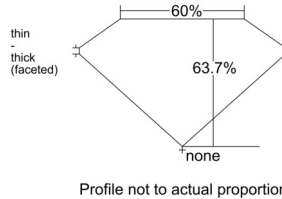

GIA®

FACSIMILE

GIA REPORT 7548214609

Verify this report at GIA.edu

GIA NATURAL DIAMOND DOSSIER®

December 11, 2025
GIA Report Number 7548214609
Shape and Cutting Style ..... Pear Brilliant
Measurements ..... 6.99 x 4.40 x 2.81 mm

GRADING RESULTS

Carat Weight ..... 0.50 carat
Color Grade ..... F
Clarity Grade VVS2

ADDITIONAL GRADING INFORMATION

Polish ..... Excellent
Symmetry ..... Excellent
Fluorescence ..... Faint
Clarity Characteristics..... Pinpoint, Feather, Surface Graining
Inspection(s): GIA 7548214609

PROPORTIONS

GRADING SCALES

GIA COLOR SCALE		GIA CLARITY SCALE			
COLORLESS	D	VERY VERY SLIGHTLY INCLUDED	FLAWLESS		
	E		INTERNALLY FLAWLESS		
	F	VERY SLIGHTLY INCLUDED	VVS₁		
	G		VVS₂		
	H		VS₁		
	NEAR COLORLESS	I	SLIGHTLY INCLUDED	VS₂	
		J		SI₁	
		FAINT	K	INCLUDED	SI₂
			L		I₁
			M		I₂
VERT LIGHT	N	LIGHT	I₃		
	O				
	P				
	Q				
	R