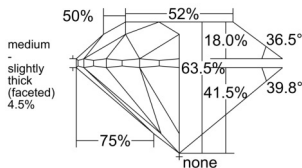

GIA®

FACSIMILE

GIA REPORT

7548208165

Verify this report at GIA.edu

GIA NATURAL DIAMOND DOSSIER®

December 10, 2025
GIA Report Number 7548208165
Shape and Cutting Style ..... Round Brilliant
Measurements ..... 5.83 - 5.87 x 3.71 mm

GRADING RESULTS

Carat Weight ..... 0.80 carat
Color Grade ..... G
Clarity Grade VS1
Cut Grade ..... Very Good

ADDITIONAL GRADING INFORMATION

Polish ..... Excellent
Symmetry ..... Very Good
Fluorescence ..... Strong Blue
Clarity Characteristics..... Crystal, Indented Natural, Pinpoint
Inscription(s): GIA 7548208165

PROPORTIONS

Profile to actual proportions