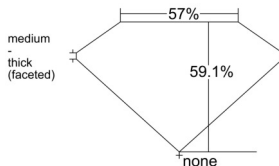

GIA®

FACSIMILE

GIA REPORT 7548207098

Verify this report at GIA.edu

GIA NATURAL DIAMOND DOSSIER®

December 11, 2025
GIA Report Number 7548207098
Shape and Cutting Style ..... Heart Brilliant
Measurements ..... 5.16 x 5.97 x 3.53 mm

GRADING RESULTS

Carat Weight ..... 0.64 carat
Color Grade ..... F
Clarity Grade VVS2

ADDITIONAL GRADING INFORMATION

Polish ..... Excellent
Symmetry ..... Excellent
Fluorescence ..... Faint
Clarity Characteristics ..... Pinpoint, Cloud
Inscription(s): GIA 7548207098

PROPORTIONS

Profile not to actual proportions

GRADING SCALES

GIA COLOR SCALE		GIA CLARITY SCALE			
COLORLESS	D	VERY VERY SLIGHTLY INCLUDED	FLAWLESS		
	E		INTERNALLY FLAWLESS		
	F	VERY SLIGHTLY INCLUDED	VVS₁		
	G		VVS₂		
	H		VS₁		
	NEAR COLORLESS	I	SLIGHTLY INCLUDED	VS₂	
		J		SI₁	
		FAINT	K	INCLUDED	SI₂
			L		I₁
			M		I₂
VERTICALLY LIGHT	N	LIGHT	I₃		
	O				
	P				
	Q				
	R