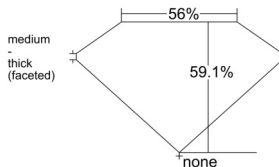

GIA®

FACSIMILE

GIA REPORT 7548201733

Verify this report at GIA.edu

GIA NATURAL DIAMOND DOSSIER®

December 10, 2025
GIA Report Number 7548201733
Shape and Cutting Style ..... Heart Brilliant
Measurements ..... 5.28 x 6.17 x 3.65 mm

GRADING RESULTS

Carat Weight ..... 0.70 carat
Color Grade ..... E
Clarity Grade VVS1

ADDITIONAL GRADING INFORMATION

Polish ..... Excellent
Symmetry ..... Excellent
Fluorescence ..... None
Clarity Characteristics..... Pinpoint, Feather, Surface Graining
Inscription(s): GIA 7548201733

PROPORTIONS

Profile not to actual proportions

GRADING SCALES

GIA COLOR SCALE		GIA CLARITY SCALE			
COLORLESS	D	VERY VERY SLIGHTLY INCLUDED	FLAWLESS		
	E		INTERNALLY FLAWLESS		
	F	VERY SLIGHTLY INCLUDED	VVS₁		
	G		VVS₂		
	H		VS₁		
	NEAR COLORLESS	I	SLIGHTLY INCLUDED	VS₂	
		J		SI₁	
		FAINT	K	INCLUDED	SI₂
			L		I₁
			M		I₂
VERT LIGHT	N	INCLUDED	I₃		
	O				
	P				
	Q				
	R				
LIGHT	S				
	T				
	U				
	V				
	W				
X					
Y					
Z