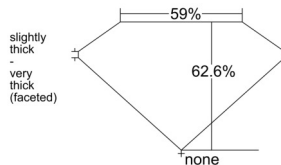

GIA®

FACSIMILE

GIA REPORT

7548182550

Verify this report at GIA.edu

GIA NATURAL DIAMOND DOSSIER®

December 08, 2025
GIA Report Number 7548182550
Shape and Cutting Style ..... Heart Brilliant
Measurements ..... 5.21 x 5.95 x 3.73 mm

GRADING RESULTS

Carat Weight ..... 0.70 carat
Color Grade ..... F
Clarity Grade VS1

ADDITIONAL GRADING INFORMATION

Polish ..... Excellent
Symmetry ..... Excellent
Fluorescence ..... Medium Blue
Clarity Characteristics..Crystal, Indented Natural, Cloud, Pinpoint
Inscription(s): GIA 7548182550

PROPORTIONS

Profile not to actual proportions

GRADING SCALES

GIA COLOR SCALE		GIA CLARITY SCALE	
COLORLESS	D	VERY VERY SLIGHTLY INCLUDED	FLAWLESS
	E		INTERNALLY FLAWLESS
	F		VS₁
	G		VS₂
	H		VS₁
	I		VS₂
	J		SI₁
	K		SI₂
	L		I₁
	M		I₂
NEAR COLORLESS	N	SLIGHTLY INCLUDED	I₃
	O		
	P		
	Q		
FAINT	R		
	S		
	T		
	U		
VERT LIGHT	V		
	W		
	X		
	Y		
LIGHT	Z