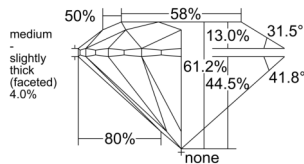

GIA®

FACSIMILE

GIA REPORT

7548176421

Verify this report at GIA.edu

GIA NATURAL DIAMOND DOSSIER®

December 08, 2025
GIA Report Number 7548176421
Shape and Cutting Style ..... Round Brilliant
Measurements ..... 3.89 - 3.91 x 2.39 mm

GRADING RESULTS

Carat Weight ..... 0.22 carat
Color Grade ..... F
Clarity Grade VVS1
Cut Grade ..... Excellent

ADDITIONAL GRADING INFORMATION

Polish ..... Excellent
Symmetry ..... Excellent
Fluorescence ..... Faint
Clarity Characteristics ..... Pinpoint
Inscription(s): GIA 7548176421

PROPORTIONS

Profile to actual proportions

GRADING SCALES

GIA COLOR SCALE

COLORLESS	D
	E
	F
	G
	H
	I
	J
NEAR COLORLESS	K
	L
FAIN	M
	N
	O
	P
VERY LIGHT	Q
	R
	S
	T
	U
	V
LIGHT	W
	X
	Y
	Z

GIA CLARITY SCALE

VERY VERY SLIGHTLY INCLUDED	FLAWLESS
	INTERNALLY FLAWLESS
VERY SLIGHTLY INCLUDED	VVS₁
	VVS₂
SLIGHTLY INCLUDED	VS₁
	VS₂
INCLUDED	SI₁
	SI₂
	I₁
	I₂
	I₃

GIA CUT SCALE

EXCELLENT
VERY GOOD
GOOD
FAIR
POOR