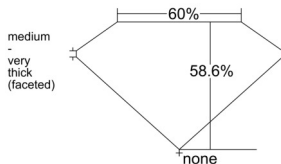

GIA®

FACSIMILE

GIA REPORT 7548174231

Verify this report at GIA.edu

GIA NATURAL DIAMOND DOSSIER®

December 05, 2025
GIA Report Number 7548174231
Shape and Cutting Style ..... Heart Brilliant
Measurements ..... 5.31 x 6.19 x 3.63 mm

GRADING RESULTS

Carat Weight ..... 0.70 carat
Color Grade ..... J
Clarity Grade VVS2

ADDITIONAL GRADING INFORMATION

Polish ..... Excellent
Symmetry ..... Excellent
Fluorescence ..... None
Clarity Characteristics ..... Needle, Cloud, Feather
Inscription(s): GIA 7548174231

PROPORTIONS

Profile not to actual proportions

GRADING SCALES

GIA COLOR SCALE		GIA CLARITY SCALE	
COLORLESS	D	VERY VERY SLIGHTLY INCLUDED	FLAWLESS
	E		INTERNALLY FLAWLESS
	F		VVS₁
	G		VVS₂
	H		VS₁
	I		VS₂
	J		SI₁
	K		SI₂
	L		I₁
	M		I₂
NEAR COLORLESS	N	SLIGHTLY INCLUDED	I₃
	O		
	P		
	Q		
FAINT	R		
	S		
	T		
	U		
VERT LIGHT	V		
	W		
	X		
	Y		
LIGHT	Z