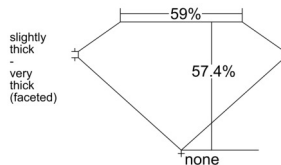

GIA®

FACSIMILE

GIA REPORT

7548170168

Verify this report at GIA.edu

GIA NATURAL DIAMOND DOSSIER®

December 08, 2025
GIA Report Number **7548170168**
Shape and Cutting Style ..... **Heart Brilliant**
Measurements ..... **4.81 x 5.55 x 3.18 mm**

GRADING RESULTS

Carat Weight ..... **0.50 carat**
Color Grade ..... **G**
Clarity Grade **VS2**

ADDITIONAL GRADING INFORMATION

Polish ..... **Excellent**
Symmetry ..... **Excellent**
Fluorescence ..... **None**
Clarity Characteristics ..... **Feather**
Inscription(s): GIA 7548170168

PROPORTIONS

Profile not to actual proportions

GRADING SCALES

GIA COLOR SCALE		GIA CLARITY SCALE			
COLORLESS	D	VERY VERY SLIGHTLY INCLUDED	FLAWLESS		
	E		INTERNALLY FLAWLESS		
	F		VVS₁		
	NEAR COLORLESS	G	VVS₂		
		H	VERY SLIGHTLY INCLUDED	VS₁	
		I		VS₂	
		FAINT	J	SLIGHTLY INCLUDED	SI₁
			K		SI₂
	L		INCLUDED		I₁
	M			I₂	
VERT LIGHT	N		INCLUDED	I₃	
	O				
	P				
	Q				
	R				
LIGHT	S				
	T				
	U				
	V				
	W				
	X				
	Y				
	Z