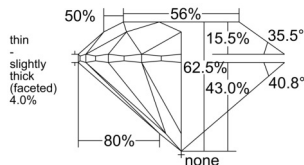

GIA®

FACSIMILE

GIA REPORT

7548157304

Verify this report at GIA.edu

GIA NATURAL DIAMOND DOSSIER®

December 04, 2025
GIA Report Number 7548157304
Shape and Cutting Style ..... Round Brilliant
Measurements ..... 5.35 - 5.39 x 3.36 mm

GRADING RESULTS

Carat Weight ..... 0.60 carat
Color Grade L
Clarity Grade VS1
Cut Grade ..... Excellent

ADDITIONAL GRADING INFORMATION

Polish ..... Excellent
Symmetry ..... Excellent
Fluorescence ..... Faint
Clarity Characteristics..... Indented Natural, Pinpoint
Inscription(s): GIA 7548157304

PROPORTIONS

GRADING SCALES

GIA COLOR SCALE

COLORLESS	D
	E
	F
	G
	H
	I
	J
NEAR COLORLESS	K
	L
FAIN	M
	N
	O
	P
VERY LIGHT	Q
	R
	S
	T
	U
	V
	W
	X
	Y
LIGHT	Z

GIA CLARITY SCALE

FLAWLESS	INTERNAL FLAWLESS	
		FLAWLESS
VERY VERY SLIGHTLY INCLUDED	VVS₁	
	VVS₂	
VERY SLIGHTLY INCLUDED	VS₁	
	VS₂	
SLIGHTLY INCLUDED	SI₁	
	SI₂	
INCLUDED	I₁	
	I₂	
	I₃	

GIA CUT SCALE

EXCELLENT
VERY GOOD
GOOD
FAIR
POOR