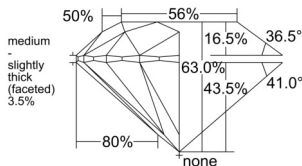

GIA®

FACSIMILE

GIA REPORT 7548138998

Verify this report at GIA.edu

GIA NATURAL DIAMOND DOSSIER®

December 02, 2025
GIA Report Number 7548138998
Shape and Cutting Style ..... Round Brilliant
Measurements ..... 4.68 - 4.72 x 2.96 mm

GRADING RESULTS

Carat Weight ..... 0.40 carat
Color Grade ..... D
Clarity Grade VVS2
Cut Grade ..... Excellent

ADDITIONAL GRADING INFORMATION

Polish ..... Excellent
Symmetry ..... Excellent
Fluorescence ..... None
Clarity Characteristics ..... Pinpoint
Inscription(s): GIA 7548138998

PROPORTIONS

GRADING SCALES

GIA COLOR SCALE

COLORLESS	D
	E
	F
	G
	H
	I
	J
NEAR COLORLESS	K
	L
FAIN	M
	N
	O
	P
VERY LIGHT	Q
	R
	S
	T
	U
	V
	W
	X
	Y
LIGHT	Z

GIA CLARITY SCALE

FLAWLESS	INTERNAL FLAWLESS	
		FLAWLESS
VERY VERY SLIGHTLY INCLUDED	VVS₁	
	VVS₂	
VERY SLIGHTLY INCLUDED	VS₁	
	VS₂	
SLIGHTLY INCLUDED	SI₁	
	SI₂	
INCLUDED	I₁	
	I₂	
	I₃	

GIA CUT SCALE

EXCELLENT
VERY GOOD
GOOD
FAIR
POOR