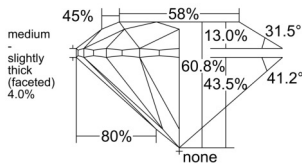

GIA®

FACSIMILE

GIA REPORT

7548135438

Verify this report at GIA.edu

GIA NATURAL DIAMOND DOSSIER®

December 02, 2025
GIA Report Number 7548135438
Shape and Cutting Style ..... Round Brilliant
Measurements ..... 4.35 - 4.37 x 2.65 mm

GRADING RESULTS

Carat Weight ..... 0.31 carat
Color Grade ..... F
Clarity Grade VVS1
Cut Grade ..... Excellent

ADDITIONAL GRADING INFORMATION

Polish ..... Excellent
Symmetry ..... Excellent
Fluorescence ..... None
Clarity Characteristics ..... Pinpoint, Feather
Inscription(s): GIA 7548135438

PROPORTIONS

Profile to actual proportions

GRADING SCALES

GIA COLOR SCALE

COLORESS	D
	E
	F
	G
	H
	I
	J
NEAR COLORESS	K
	L
FANIT	M
	N
	O
	P
VERY LIGHT	Q
	R
	S
	T
	U
	V
	W
	X
	Y
LIGHT	Z

GIA CLARITY SCALE

FLAWLESS	INTERNAL FLAWLESS	
		FLAWLESS
VERY VERY SLIGHTLY INCLUDED	VVS₁	
	VVS₂	
VERY SLIGHTLY INCLUDED	VS₁	
	VS₂	
SLIGHTLY INCLUDED	SI₁	
	SI₂	
INCLUDED	I₁	
	I₂	
	I₃	

GIA CUT SCALE

EXCELLENT
VERY GOOD
GOOD
FAIR
POOR