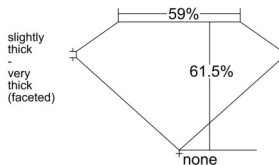

GIA®

FACSIMILE

GIA REPORT 7548134352

Verify this report at GIA.edu

GIA NATURAL DIAMOND DOSSIER®

December 02, 2025
GIA Report Number 7548134352
Shape and Cutting Style ..... Heart Brilliant
Measurements ..... 5.52 x 6.51 x 4.00 mm

GRADING RESULTS

Carat Weight ..... 0.90 carat
Color Grade ..... K
Clarity Grade VS1

ADDITIONAL GRADING INFORMATION

Polish ..... Excellent
Symmetry ..... Excellent
Fluorescence ..... Faint
Clarity Characteristics ..... Crystal, Feather, Cloud
Inscription(s): GIA 7548134352

PROPORTIONS

Profile not to actual proportions

GRADING SCALES

GIA COLOR SCALE		GIA CLARITY SCALE			
COLORLESS	D	VERY VERY SLIGHTLY INCLUDED	FLAWLESS		
	E		INTERNALLY FLAWLESS		
	F	VERY SLIGHTLY INCLUDED	VVS₁		
	G		VVS₂		
	H		VS₁		
	NEAR COLORLESS	I	SLIGHTLY INCLUDED	VS₂	
		J		SI₁	
		FAINT	K	INCLUDED	SI₂
			L		I₁
			M		I₂
VERT LIGHT	N	LIGHT	I₃		
	O				
	P				
	Q				
	R