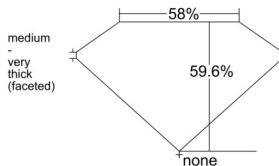

GIA®

FACSIMILE

GIA REPORT 7548123429

Verify this report at GIA.edu

GIA NATURAL DIAMOND DOSSIER®

December 01, 2025
GIA Report Number 7548123429
Shape and Cutting Style ..... Heart Brilliant
Measurements ..... 5.58 x 6.26 x 3.73 mm

GRADING RESULTS

Carat Weight ..... 0.76 carat
Color Grade ..... D
Clarity Grade VS1

ADDITIONAL GRADING INFORMATION

Polish ..... Excellent
Symmetry ..... Excellent
Fluorescence ..... Faint
Clarity Characteristics ..... Crystal, Feather, Pinpoint
Inscription(s): GIA 7548123429

PROPORTIONS

Profile not to actual proportions

GRADING SCALES

GIA COLOR SCALE		GIA CLARITY SCALE	
COLORLESS	D	VERY VERY SLIGHTLY INCLUDED	FLAWLESS
	E		INTERNALLY FLAWLESS
	F		VVS₁
	G		VVS₂
	H		VS₁
	I		VS₂
	J		SI₁
	K		SI₂
	L		I₁
	M		I₂
NEAR COLORLESS	N	SLIGHTLY INCLUDED	I₃
	O		
	P		
	Q		
FAINT	R		
	S		
	T		
	U		
VERT LIGHT	V		
	W		
	X		
	Y		
LIGHT	Z