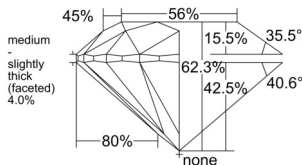

GIA®

FACSIMILE

GIA REPORT

7548122836

Verify this report at GIA.edu

GIA NATURAL DIAMOND DOSSIER®

November 28, 2025
GIA Report Number 7548122836
Shape and Cutting Style ..... Round Brilliant
Measurements ..... 4.81 - 4.83 x 3.00 mm

GRADING RESULTS

Carat Weight ..... 0.43 carat
Color Grade ..... F
Clarity Grade VS1
Cut Grade ..... Excellent

ADDITIONAL GRADING INFORMATION

Polish ..... Excellent
Symmetry ..... Excellent
Fluorescence ..... None
Clarity Characteristics ..... Cloud, Pinpoint
Inscription(s): GIA 7548122836

PROPORTIONS

Profile to actual proportions