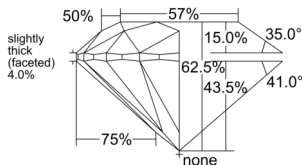

GIA®

FACSIMILE

GIA REPORT 7548117950

Verify this report at GIA.edu

GIA NATURAL DIAMOND DOSSIER®

November 28, 2025
GIA Report Number 7548117950
Shape and Cutting Style ..... Round Brilliant
Measurements ..... 4.28 - 4.30 x 2.68 mm

GRADING RESULTS

Carat Weight ..... 0.30 carat
Color Grade ..... M
Clarity Grade VS1
Cut Grade ..... Excellent

ADDITIONAL GRADING INFORMATION

Polish ..... Very Good
Symmetry ..... Excellent
Fluorescence ..... None
Clarity Characteristics ..... Crystal
Inscription(s): GIA 7548117950

PROPORTIONS

Profile to actual proportions