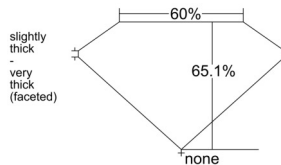

GIA®

FACSIMILE

GIA REPORT

7548116635

Verify this report at GIA.edu

GIA NATURAL DIAMOND DOSSIER®

December 01, 2025
GIA Report Number 7548116635
Shape and Cutting Style ..... Oval Brilliant
Measurements ..... 5.52 x 3.77 x 2.45 mm

GRADING RESULTS

Carat Weight ..... 0.32 carat
Color Grade I
Clarity Grade VS1

ADDITIONAL GRADING INFORMATION

Polish ..... Very Good
Symmetry ..... Good
Fluorescence ..... Faint
Clarity Characteristics..... Cloud, Crystal, Needle, Pinpoint
Inscription(s): GIA 7548116635

PROPORTIONS

Profile not to actual proportions

GRADING SCALES

GIA COLOR SCALE		GIA CLARITY SCALE			
COLORLESS	D	VERY VERY SLIGHTLY INCLUDED	FLAWLESS		
	E		INTERNALLY FLAWLESS		
	F	VERY SLIGHTLY INCLUDED	VS₁		
	G		VS₂		
	H		VS₁		
	NEAR COLORLESS	I	SLIGHTLY INCLUDED	VS₂	
		J		SI₁	
		FAINT	K	INCLUDED	SI₂
			L		I₁
			M		I₂
VERT LIGHT	N	LIGHT	I₃		
	O				
	P				
	Q				
	R