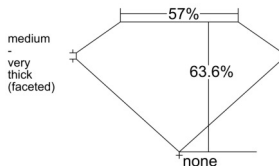

GIA®

FACSIMILE

GIA REPORT 7548110065

Verify this report at GIA.edu

GIA NATURAL DIAMOND DOSSIER®

November 27, 2025
GIA Report Number 7548110065
Shape and Cutting Style ..... Heart Brilliant
Measurements ..... 5.14 x 6.13 x 3.90 mm

GRADING RESULTS

Carat Weight ..... 0.71 carat
Color Grade ..... H
Clarity Grade VVS2

ADDITIONAL GRADING INFORMATION

Polish ..... Excellent
Symmetry ..... Excellent
Fluorescence ..... None
Clarity Characteristics ..... Pinpoint, Cloud
Inscription(s): GIA 7548110065

PROPORTIONS

Profile not to actual proportions

GRADING SCALES

GIA COLOR SCALE		GIA CLARITY SCALE			
COLORLESS	D	VERY VERY SLIGHTLY INCLUDED	FLAWLESS		
	E		INTERNALLY FLAWLESS		
	F	VERY SLIGHTLY INCLUDED	VVS₁		
	G		VVS₂		
	H		VS₁		
	NEAR COLORLESS	I	SLIGHTLY INCLUDED	VS₂	
		J		SI₁	
		FAINT	K	INCLUDED	SI₂
			L		I₁
			M		I₂
VERT LIGHT	N	LIGHT	I₃		
	O				
	P				
	Q				
	R				
	S				
	T