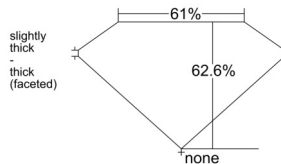

GIA®

FACSIMILE

GIA REPORT

7548101699

Verify this report at GIA.edu

GIA NATURAL DIAMOND DOSSIER®

November 27, 2025
GIA Report Number 7548101699
Shape and Cutting Style ..... Marquise Brilliant
Measurements ..... 7.36 x 3.85 x 2.41 mm

GRADING RESULTS

Carat Weight ..... 0.40 carat
Color Grade ..... D
Clarity Grade VS1

ADDITIONAL GRADING INFORMATION

Polish ..... Excellent
Symmetry ..... Very Good
Fluorescence ..... None
Clarity Characteristics ..... Crystal, Pinpoint
Inscription(s): GIA 7548101699

PROPORTIONS

Profile not to actual proportions

GRADING SCALES

GIA COLOR SCALE		GIA CLARITY SCALE			
COLORLESS	D	VERY VERY SLIGHTLY INCLUDED	FLAWLESS		
	E		INTERNALLY FLAWLESS		
	F	VERY SLIGHTLY INCLUDED	VS₁		
	G		VS₂		
	H		VS₁		
	NEAR COLORLESS	I	SLIGHTLY INCLUDED	VS₂	
		J		SI₁	
		FAINT	K	INCLUDED	SI₂
			L		I₁
			M		I₂
VERT LIGHT	N	INCLUDED	I₃		
	O				
	P				
	Q				
	R				
	S				
	T				
LIGHT	U				
	V				
	W				
	X				
Y					
Z