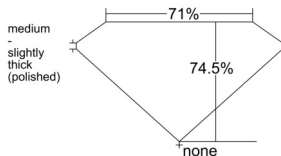

GIA®

FACSIMILE

GIA REPORT 7548089048

Verify this report at GIA.edu

GIA NATURAL DIAMOND DOSSIER®

November 26, 2025
GIA Report Number 7548089048
Shape and Cutting Style ..... Square Modified Brilliant
Measurements ..... 3.93 x 3.92 x 2.92 mm

GRADING RESULTS

Carat Weight ..... 0.38 carat
Color Grade ..... F
Clarity Grade VVS1

ADDITIONAL GRADING INFORMATION

Polish ..... Excellent
Symmetry ..... Very Good
Fluorescence ..... Medium Blue
Clarity Characteristics ..... Pinpoint, Feather
Inscription(s): GIA 7548089048

PROPORTIONS

Profile not to actual proportions

GRADING SCALES

GIA COLOR SCALE		GIA CLARITY SCALE	
COLORLESS	D	VERY VERY SLIGHTLY INCLUDED	FLAWLESS
	E		INTERNALLY FLAWLESS
	F		VVS₁
	G		VVS₂
	H		VS₁
	I		VS₂
	J		SI₁
	K		SI₂
	L		I₁
	M		I₂
NEAR COLORLESS	N	SLIGHTLY INCLUDED	I₃
	O		
	P		
	Q		
FAINT	R		
	S		
	T		
	U		
VERY LIGHT	V		
	W		
	X		
	Y		
LIGHT	Z